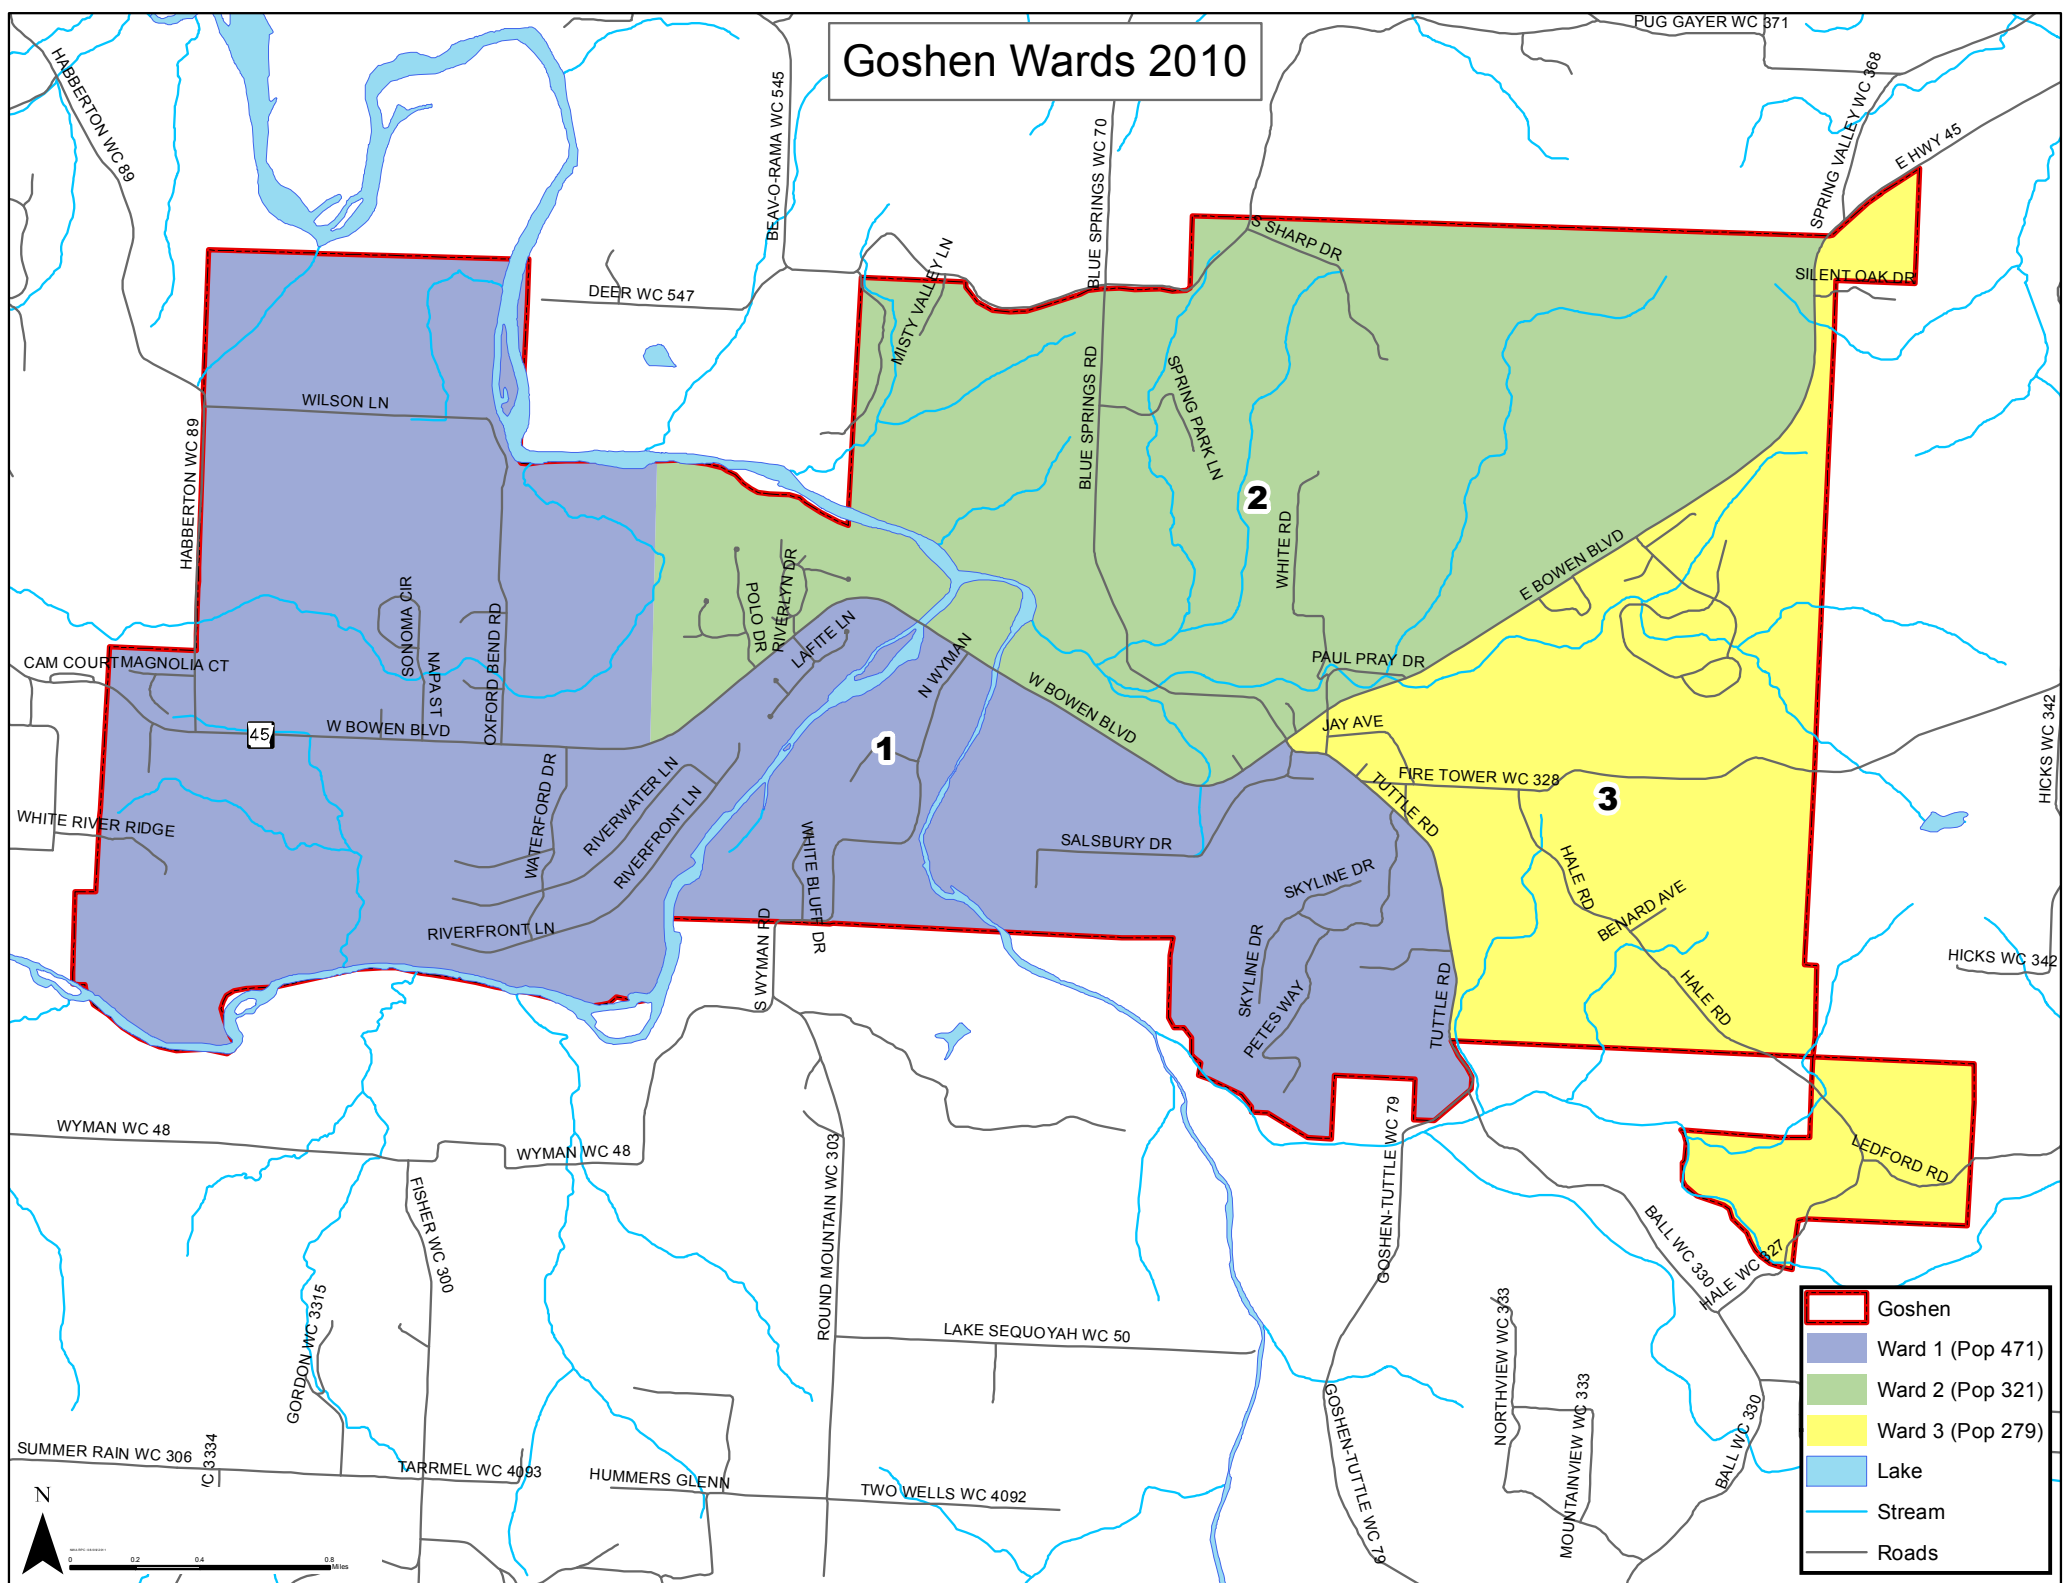

Goshen Wards 2010

- Goshen
- Ward 1 (Pop 471)
- Ward 2 (Pop 321)
- Ward 3 (Pop 279)
- Lake
- Stream
- Roads